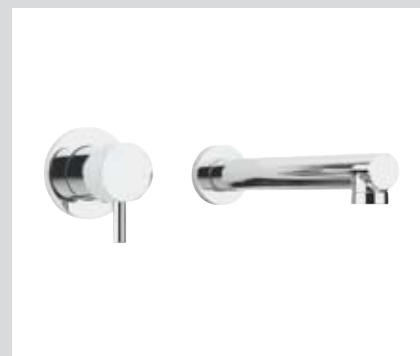

Vito Bertoni is WELS and Australian Standards accredited.

NUOVA SHOWER MIXER
(Chrome) 85390

NUOVA WALL BASIN SET RECT SWIVEL
250mm w/- back plate (Chrome) 85197

NUOVA WALL BASIN SET FIXED
220mm (Chrome) 85190

NUOVA SIDE LEVER HOB MIXER RECT
150mm (Chrome) 85300

NUOVA SHOWER MIXER
w/- back plate (Chrome) 85395

NUOVA BASIN MIXER FIXED
(Chrome) 85090

NUOVA SIDE LEVER HOB MIXER GN
150mm (Chrome) 85297

NUOVA WALL BASIN SET RECT SWIVEL
250mm (Chrome) 85193